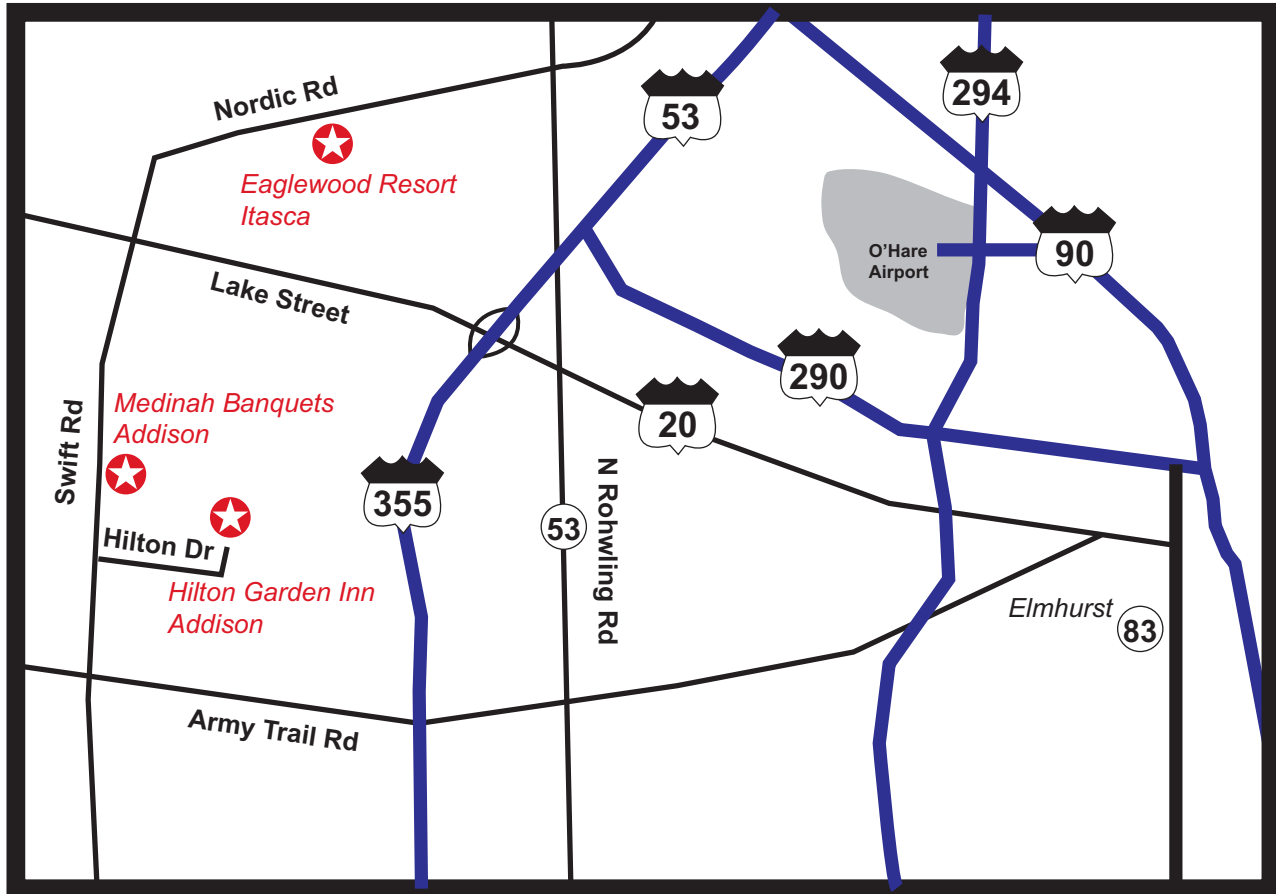

### Eaglewood Resort & Spa (location of reception & golf outings)

1401 Nordic Rd., Itasca IL 60143

630-773-1400

Rate: \$149 until June 10, 2012.

Distance between 2 venues is 1 mile (both off Swift Rd)

## Shuttle Schedule

### Monday-June 25th

Hilton Garden Inn & Eaglewood Resort shuttles will pick up hotel guests at Medinah Banquets at 5:30 p. m. (after show) to transport to Eaglewood Resort for Fastener Bash.

Hilton Garden Inn shuttle will return to Eaglewood Resort for pick up at 8:30 a.m. or upon hotel guest request based on availability.

### Tuesday-June 26th

Departure from Hilton Garden Inn to Eaglewood Resort will be at 11:00 a.m. Return shuttles will be at 9:30 p.m.